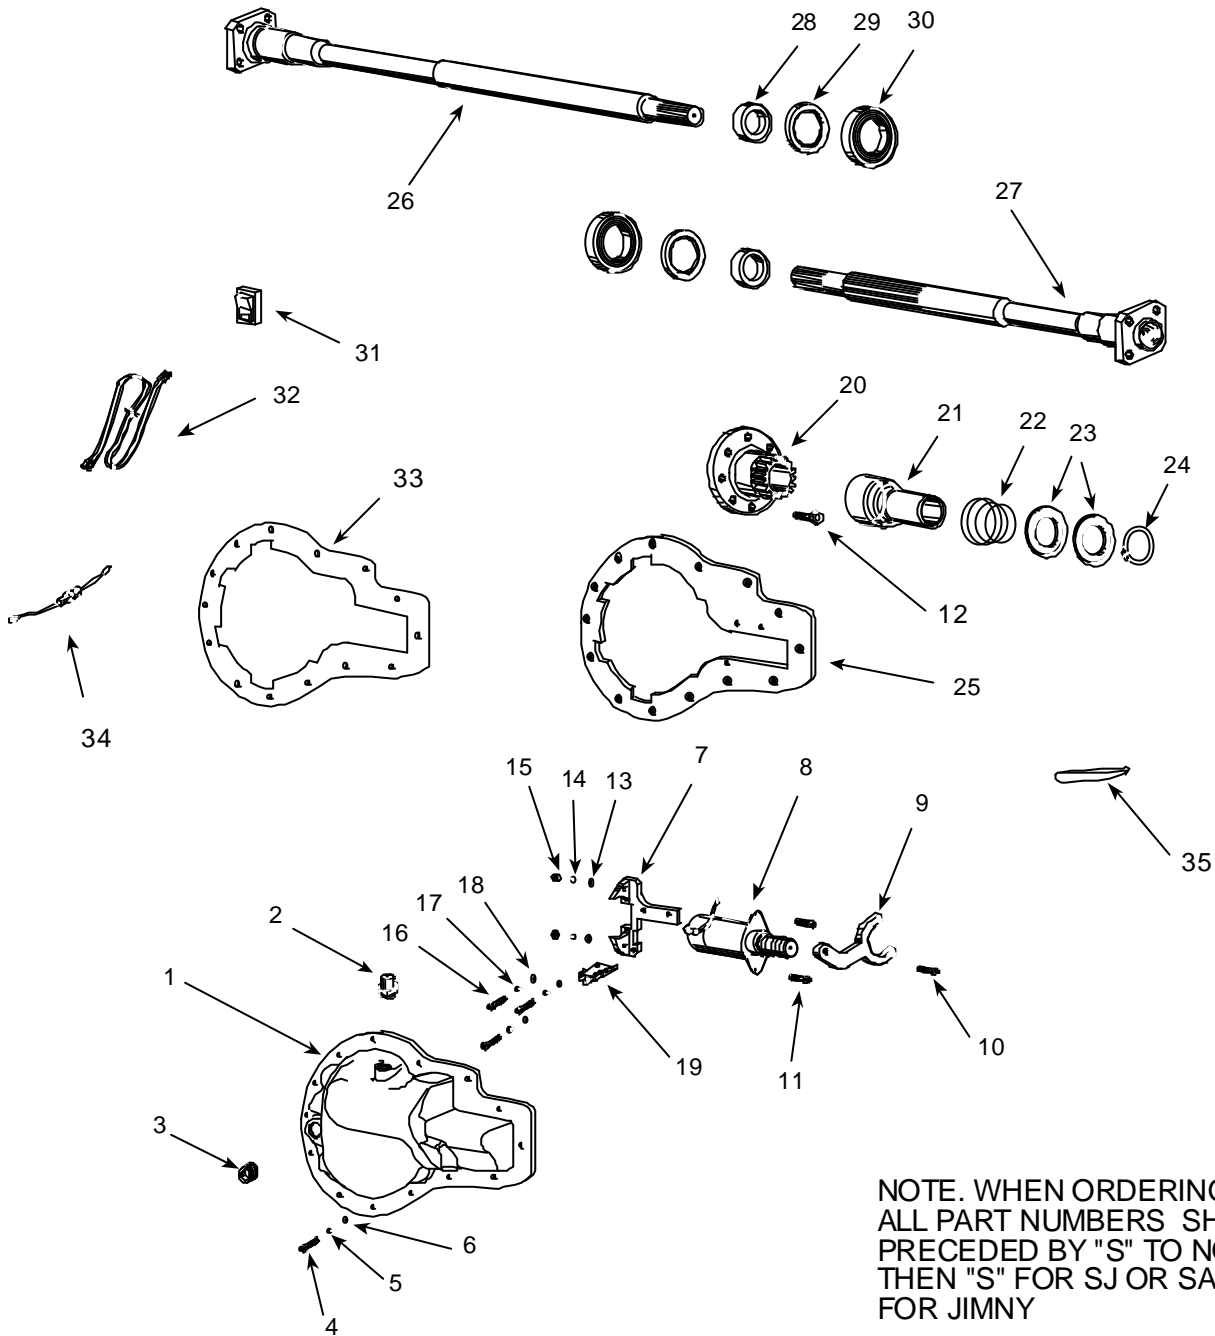

Clock Barn House
Hambleton Road
Godalming
Surrey
GU8 4AY

Drawn By:	R. Tracy	Customer:	KAM Differentials
Date:	15/06/05	Project Name:	Suzuki SJ/JIMNY Locker
File Name:	PARTS3.FH5	Unit Name:	Parts List Drawing

NOTE. WHEN ORDERING PARTS ALL PART NUMBERS SHOULD BE PRECEDED BY "S" TO NOTIFY "SUZUKI" THEN "S" FOR SJ OR SAMURAI OR "J" FOR JIMNY

EG. LOCKING DOG ASSY FOR....
SAMURAI = **SS21**

1	Diff Cover	8	Solenoid Assembly	15	Solenoid Nut	22	Locking Dog Spring	29	Half Shaft Oil Seal
2	Wiring Gland	9	Actuator Fork	16	Solenoid Mount Bolt	23	Dog Fork Washer	30	Bearing Assembly
3	Oil Filler Plug	10	Fork Fixing Bolt	17	Plain Washer	24	Circlip	31	Operating Switch
4	Diff Cover Bolt	11	Solenoid Bolt	18	Lock Washer	25	Mounting Ring	32	Wiring Loom
5	Lock Washer	12	Flange Bolt	19	Micro Switch Assy	26	Long HD Half Shaft	33	Diff Cover Gasket
6	Plain Washer	13	Plain Washer	20	Diff Locking Flange	27	Short HD Half Shaft	34	Fuse Holder
7	Solenoid Mount	14	Lock Washer	21	Locking Dog Assy	28	Half Shaft Collar	35	Welding Fillet